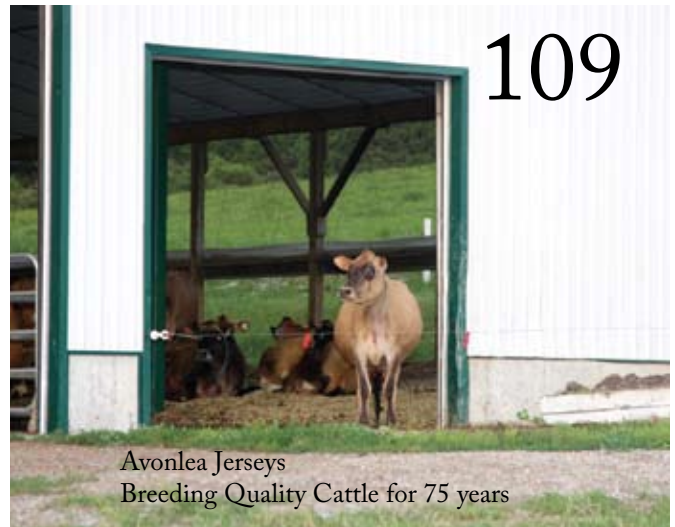

Interview with Calgary Exhibition & Stampede President Dr. David Chalack

109