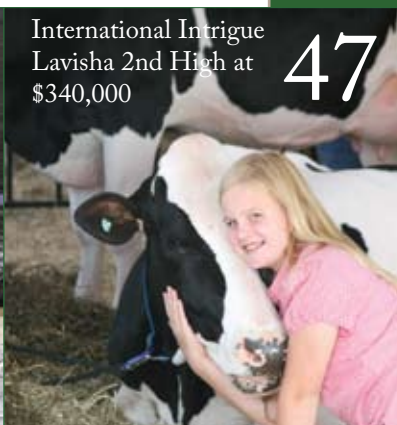

109

Avonlea Jerseys Breeding Quality Cattle for 75 years

Interview with Calgary Exhibition & Stampede President Dr. David Chalack

82

ON THE COVER

Windy-Knoll-View Promis EX 2E-95 DOM GMD at Windy Knoll View Farms, Mercersburg, Pennsylvania. See what Promis and 10 generations from the "C" (Chanel) family have done for the Burdette's. See story on page 52 *Photo by Ella Wright*

Willsbro UK-Large scale milk production from leading pedigrees

International Intrigue Lavisha 2nd High at \$340,000

47